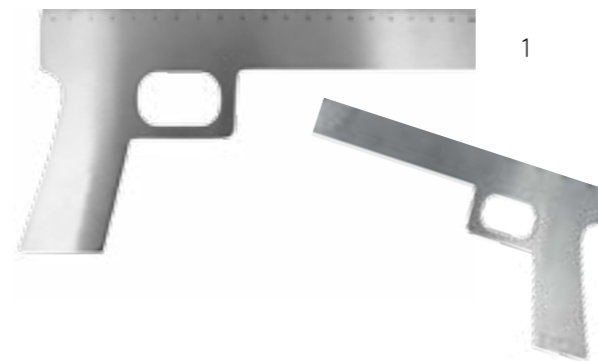

1

2

1

2

3

4

3

4

5

6

5

6

7

1. KEY FISH
ART. 5026
25 X 1,8 CM

RETAIL PRICE DKK 199 / EURO 27

2. CORKSCREW
ART. 1020
12 X 2 X 1,5 CM

RETAIL PRICE DKK 99 / EURO 13

3. LEMON TILE
ART. 1417
15 X 15 CM

RETAIL PRICE DKK 499 / EURO 67

4. MILK THERMOMETER
ART. 1019
14 CM

RETAIL PRICE DKK 49 / EURO 7

5. TUBE WINDER
ART. 5028
9,5 X 0,3 CM

RETAIL PRICE DKK 39 / EURO 5

6. OPEN BOTTLE HERE
ART. 1005 RED
8,1 X 6,7 X 3,5 CM

RETAIL PRICE DKK 89 / EURO 12

1. GUNRULER
ART. 4790
21 X 11 CM

RETAIL PRICE DKK 49 / EURO 7

2. BOOT JACK
ART. 5020
8 X 10 X 33 CM

RETAIL PRICE DKK 399 / EURO 54

3. DOOR STOP
ART. 5022 MATT ALUMINIUM
ART. 5021 POLISHED ALUMINIUM
19 X 5 CM

RETAIL PRICE DKK 199 / EURO 27

4. WICK HOLDER
ART. 8410
30 X 2 CM

RETAIL PRICE DKK 39 / EURO 5

5. FOLDING RULER
ART. 5091
200 X 1,5 CM

RETAIL PRICE DKK 199 / EURO 27

6. MAGNETIC CLIP
ART. 8330
5 X 5 CM

RETAIL PRICE DKK 19 / EURO 3

7. PULLERT HOOK
ART. 5029 5 CM

RETAIL PRICE DKK 89 / EURO 12

ART. 5030 8 CM

RETAIL PRICE DKK 99 / EURO 13