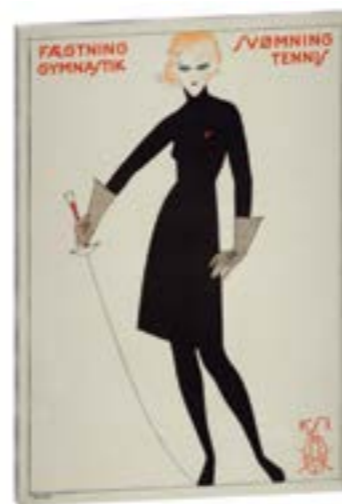

1

2

3

4

5

6

1

2

3

4

5

1. RICHS KAFFE
ART. 17016
86 X 62 X 2 CM

RETAIL PRICE DKK 1299 / EURO 173

2. CARLSBERG CITRONVAND
ART. 17010
86 X 62 X 2 CM

RETAIL PRICE DKK 1299 / EURO 173

3. BELLEVUE REVYEN
ART. 17003
86 X 62 X 2 CM

RETAIL PRICE DKK 1299 / EURO 173

4. AARHUS / KØBENHAVN
ART. 17014
86 X 62 X 2 CM

RETAIL PRICE DKK 1299 / EURO 173

5. LUFTHAVNSLØBET
ART. 17009
86 X 62 X 2 CM

RETAIL PRICE DKK 1299 / EURO 173

6. FÆGTNING - GYMNASTIK
ART. 17001
86 X 62 X 2 CM

RETAIL PRICE DKK 1299 / EURO 173

1. DOORBELL PUSH
ART. 5410 OVAL POLISHED ALUMINIUM
ART. 5415 OVAL BRUSHED ALUMINIUM
ART. 5441 OVAL BRASS
8 X 4 CM

ART. 5420 ROUND POLISHED ALUMINIUM
ART. 5442 ROUND BRASS
ART. 5425 ROUND BRUSHED ALUMINIUM
7 CM

RETAIL PRICE DKK 299 / EURO 40

2. DEVIL IN DISGUISE
ART. 19994
68 X 75 CM

RETAIL PRICE DKK 199 / EURO 27

3. ANGEL IN DISGUISE
ART. 2047
68 X 75 CM

RETAIL PRICE DKK 199 / EURO 27

4. CHROMO LAMP CLIP
ART. 2999 CHROME
ART. 2996 WHITE
ART. 2998 BLACK
52 X 15 CM

RETAIL PRICE DKK 1899 / EURO 255

4. GARDEN SHOWER 2-WAY
ART. 0119 COPPER
260 X 16 CM

RETAIL PRICE DKK 1899 / EURO 255

1-WAY STAINLESS STEEL
RETAIL PRICE DKK 1699 / EURO 228

2-WAY PIECE
RETAIL PRICE DKK 125 / EURO 17

IPE WOODEN PLATFORM 70x70x5 CM
RETAIL PRICE DKK 999 / EURO 134