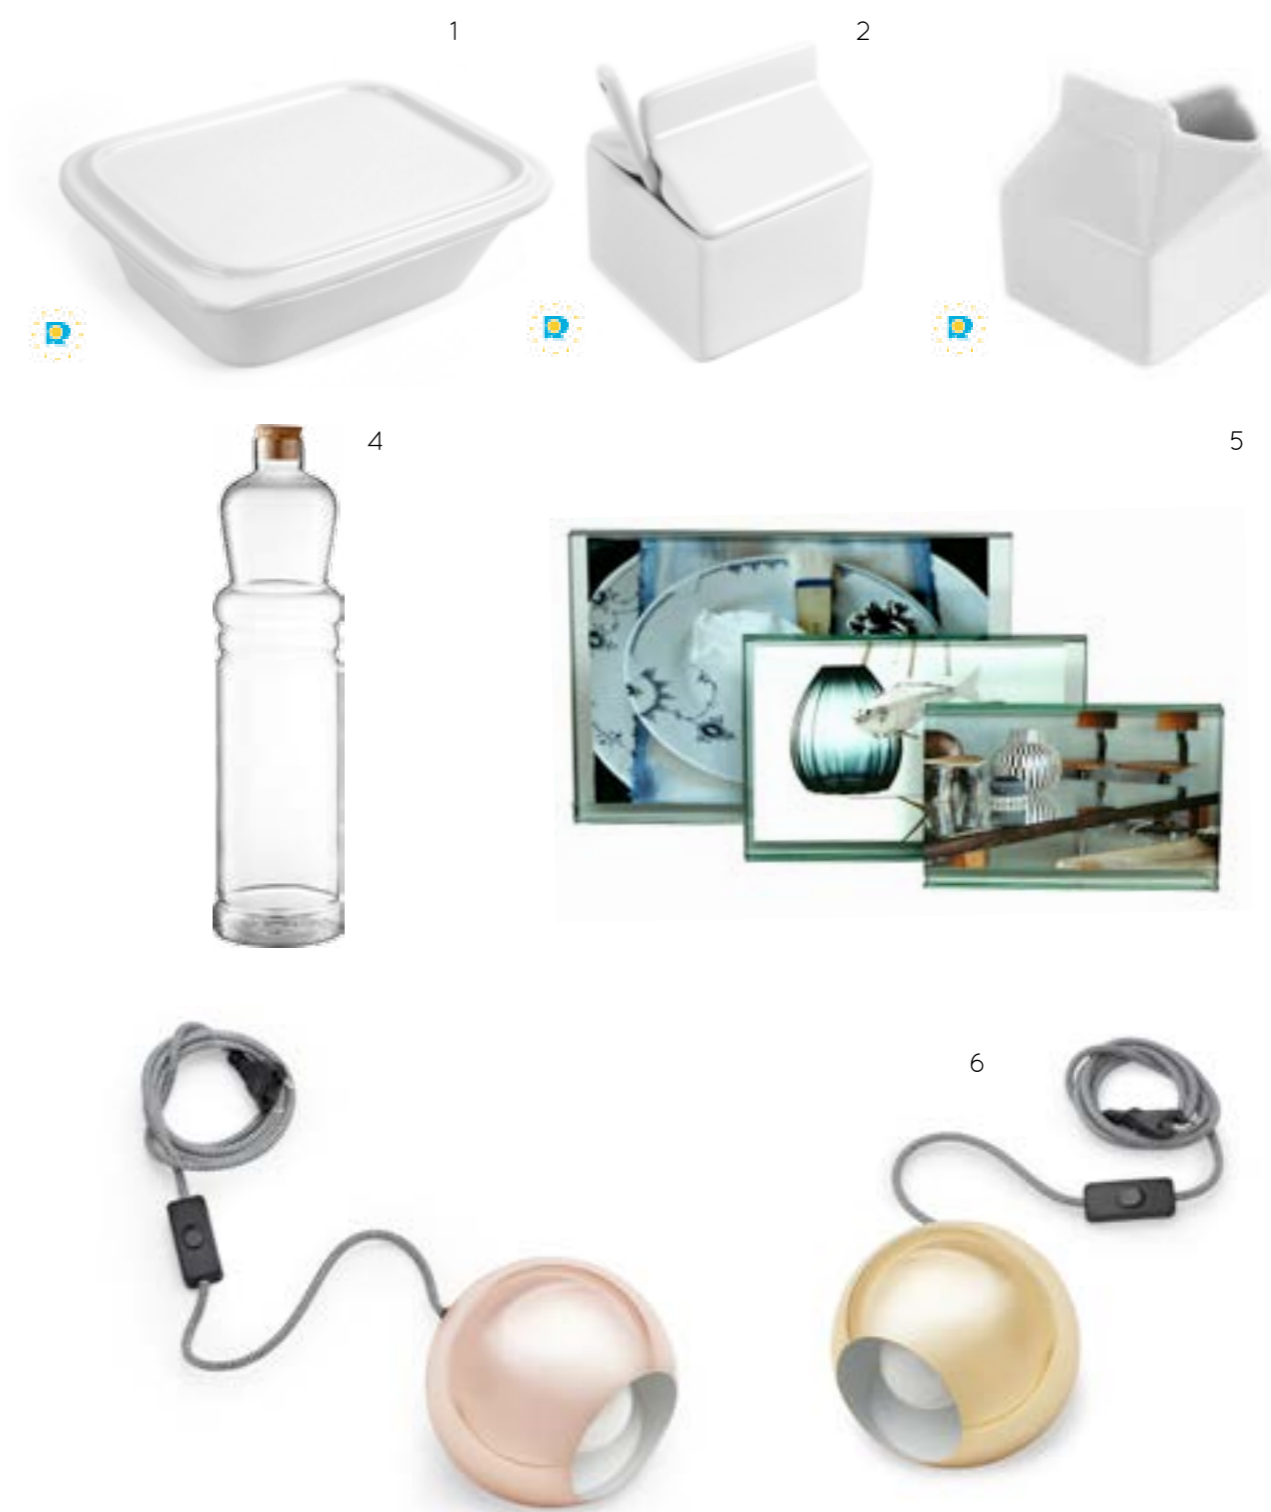

1. LOVE FARM
ART. 3828 WHITE
17 X 7 CM

RETAIL PRICE DKK 99 / EURO 13

2. SUGAR OH MY HONEY
ART. 3901 WHITE
8,5 X 7 X 7 CM

RETAIL PRICE DKK 89 / EURO 12

3. QUART COW
ART. 3827 WHITE
9 X 9 X 9

RETAIL PRICE DKK 79 / EURO 11

4. PET BOTTLE
ART. 23815
34 X 8 CM

RETAIL PRICE DKK 149 / EURO 20

5. GLASS FRAME
ART. 3730 LARGE
19 X 24 CM

RETAIL PRICE DKK 199 / EURO 27

ART. 3771 MEDIUM
14 X 18 CM

RETAIL PRICE DKK 179 / EURO 24

ART. 3770 SMALL
10 X 15 CM

RETAIL PRICE DKK 99 / EURO 13

6. COOPERATION LAMP
ART. 0102 COPPER
ART. 0124 BRASS
13 X 15 CM

RETAIL PRICE DKK 699 / EURO 93